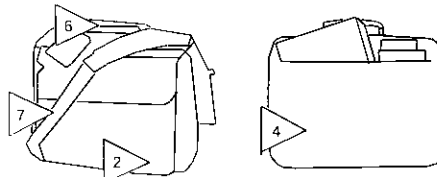

The Compact Case's rigid frame helps it stand upright, while on the inside, our industry-leading SafePORT Sling Suspension System cradles your notebook. This most utilitarian case is sheathed in tough

Specifications

Overall: (L) 16" x (H) 12" x (W) 5"
Main Compartment: 13.5" x 10.5" x 2.5"
Front Pocket: 12.75" x 10.25" x 2"
Removable Storage Pouch: 10.5" x 3.25" x 3.25"
Weight: 3.6 lb.
Part # 694BLK

FaxBack Doc. # 2026

ballistic nylon for high durability and a low weight of 3.6 pounds.

The Compact opens clam-shell style. It has two file dividers, a large front pocket, spaces for diskettes and accessories, and a removable pouch for an AC adapter and cable.