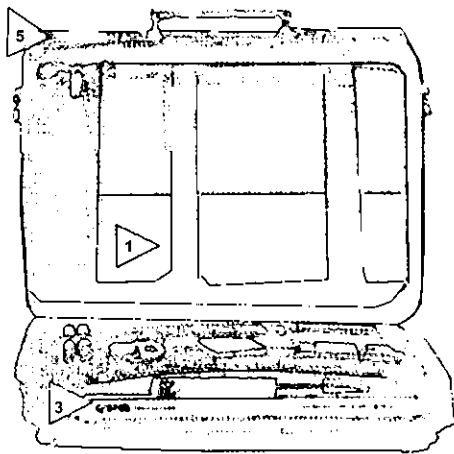

COMPACT CARRYING CASE

When You're Seeking The Basics On A Budget.

The simply-named Compact Case tells you this case is about the basics on a budget — but even though it's the lowest-priced case in our Standard line, it doesn't give up anything in the way of protection.

The Compact Case's rigid frame helps it stand upright, while on the inside, our industry-leading SafePORT Sling Suspension System cradles your notebook. This most utilitarian case is sheathed in tough

Specifications

Overall: (L) 16" x (H) 12" x (W) 5"
Main Compartment: 13.5" x 10.5" x 2.5"
Front Pocket: 12.75" x 10.25" x 2"
Removable Storage Pouch: 10.5" x 3.25" x 3.25"
Weight: 3.6 lb.
Part # 694BLK

FaxBack Doc. # 2026

ballistic nylon for high durability and a low weight of 3.6 pounds.

The Compact opens clam-shell style. It has two file dividers, a large front pocket, spaces for diskettes and accessories, and a removable pouch for an AC adapter and cable.